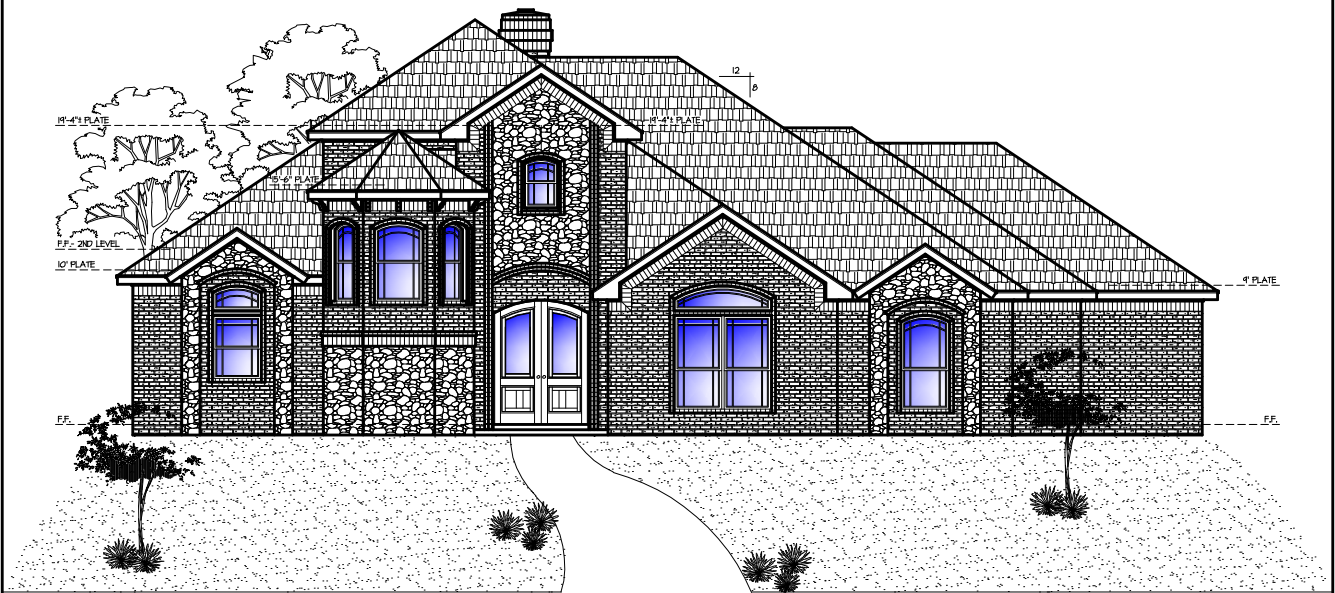

CCDI
Creative CAD Designs, Inc.

3505 Olsen Blvd., Suite 214
Amarillo, Texas 79109
Phone/Fax: 806-353-4690

Front Elevation

Plan 2915 - 7804 Baylor Court

Creative CAD Designs, Inc Copyright © 2007

CCDI

Creative CAD Designs, Inc.